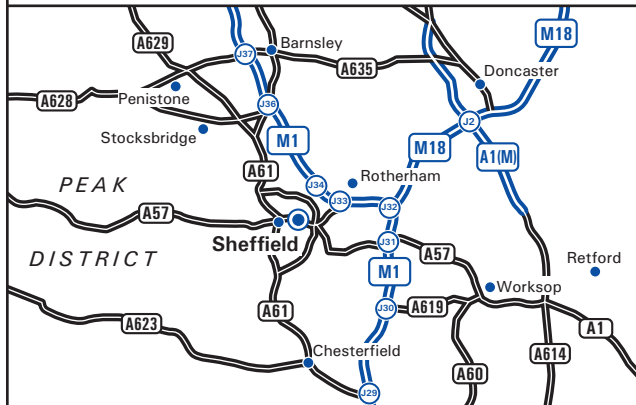

**From M1 Northbound & Southbound**

- Leave the M1 at junction 33 (signed Sheffield Centre, Rotherham & A630).
- At the roundabout at the top of the slip road, take the exit onto the A630 (Sheffield Parkway).
- Continue on Sheffield Parkway for 4 miles
- Leave Sheffield Parkway at the junction with Parkway Drive, signposted "Wholesale Markets".
- At the roundabout turn left onto Parkway Avenue.
- We are located on the right hand side of the road, next door to Makro (see inset).

**By Train**

- Sheffield is on the main line from London (St Pancras), and is also served by trains from Birmingham, Leeds, Manchester & Nottingham.
- Taxis are available at the station.

PRODUCED BY BUSINESS MAPS LTD FROM DIGITAL DATA © BARTHOLOMEW (2003)