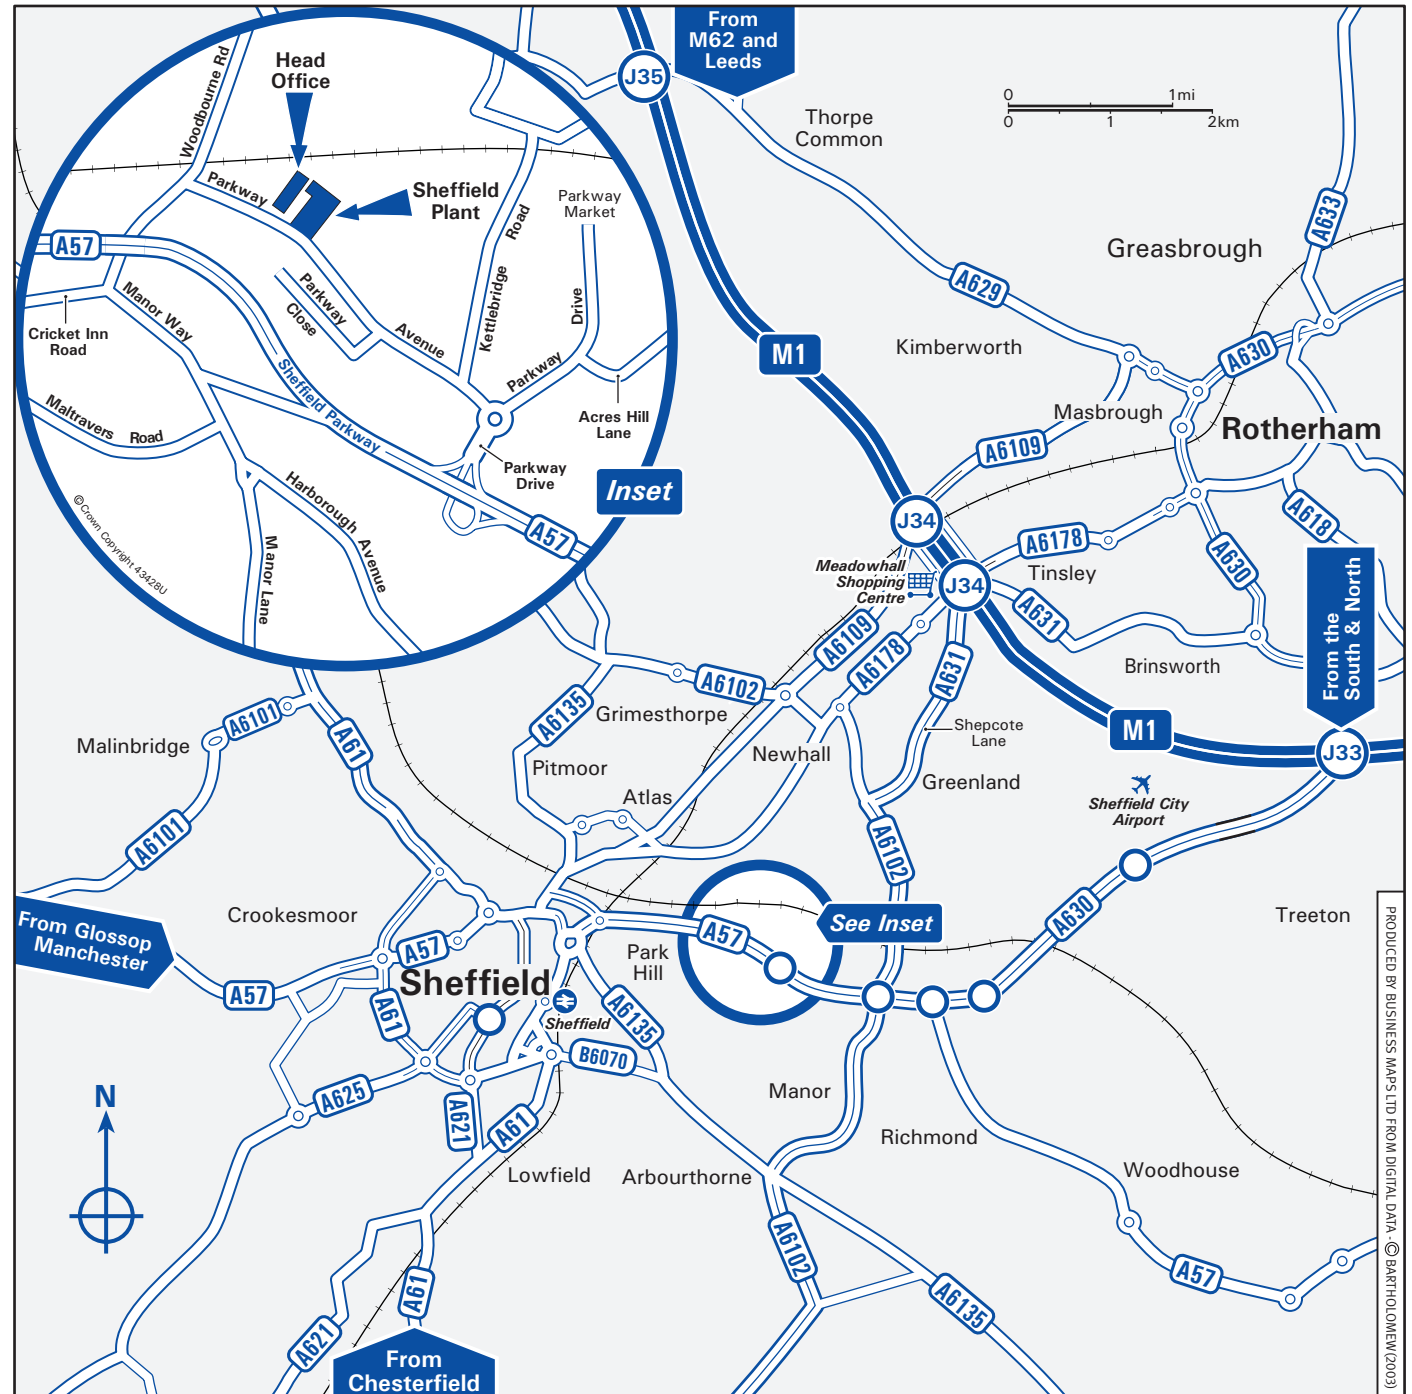

**From M1 Northbound & Southbound**

- Leave the M1 at junction 33 (signed Sheffield Centre, Rotherham & A630).
- At the roundabout at the top of the slip road, take the exit onto the A630 (Sheffield Parkway).
- Continue on Sheffield Parkway for 4 miles
- Leave Sheffield Parkway at the junction with Parkway Drive, signposted "Wholesale Markets".
- At the roundabout turn left onto Parkway Avenue.
- We are located on the right hand side of the road, next door to Makro (see inset).

**By Train**

- Sheffield is on the main line from London (St Pancras), and is also served by trains from Birmingham, Leeds, Manchester & Nottingham.
- Taxis are available at the station.

PRODUCED BY BUSINESS MAPS LTD FROM DIGITAL DATA © BARTHOLOMEW (2003)