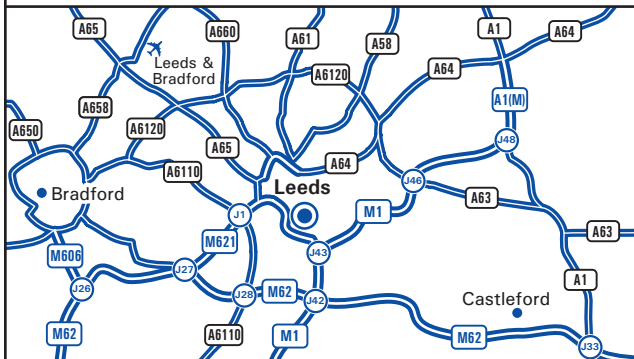

**William Cook Leeds Plant**  
Cross Green  
Leeds LS9 0SG  
Tel: 0113 249 6363  
Fax: 0113 249 1376  
www.william-cook.co.uk

**From the M1 Northbound**

- Leave M1 at junction 45 (signed Leeds (Centre) & A63).
- Join the A63 (Pontefract Lane) following signs for Leeds City Centre.
- Continue over three roundabouts, remaining on the A63 (Pontefract Lane).
- We are located on the left hand side (see inset).

**From the A1/A1(M) Southbound**

- Leave the A1(M) at junction 45 and join the A64 towards Leeds.
- After passing the junction with the A63, leave the A64 at the Ivy Street junction.
- At the bottom of the slip road, take the first exit at the roundabout onto Ivy Street.
- Bear right onto East Park Parade, then turn left onto Pontefract Lane and across mini-roundabout.
- We are located 500 metres down Pontefract Lane on the right (see inset).

**By Train**

- Leeds is served by trains from London Kings X, Manchester, Bradford, Newcastle, Sheffield and York.